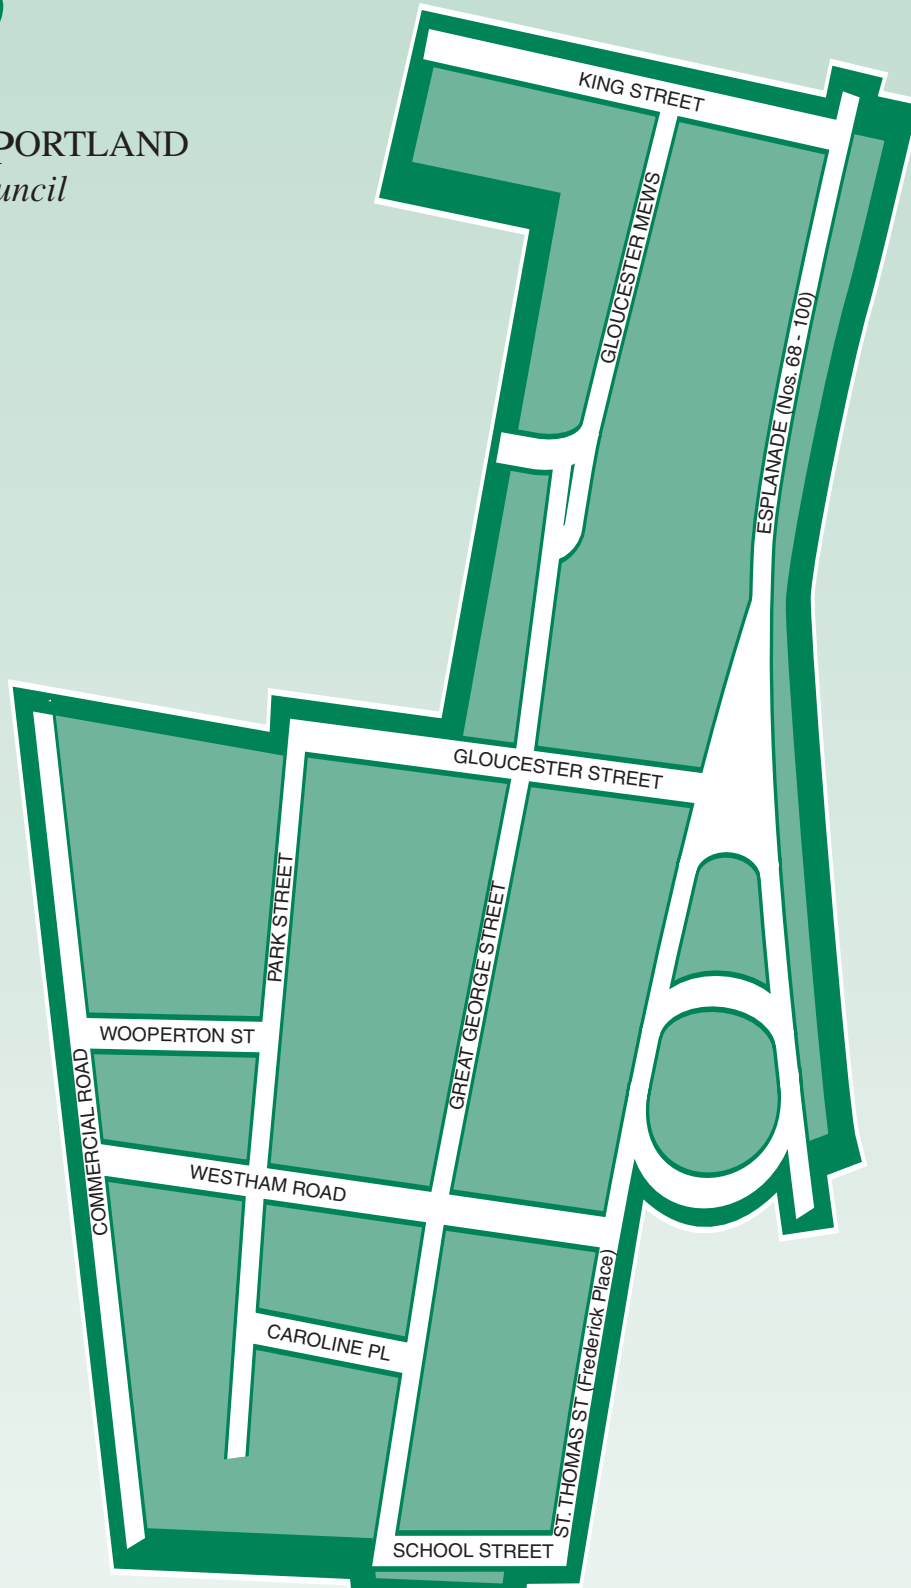

# Zone **H** - Properties eligible for permits to park in the above streets

**Caroline Place**  
**Commercial Road**  
**(Gloucester Street to Mulberry Terrace)**  
**Esplanade (numbers 68 - 100)**  
**Gloucester Mews**  
**Gloucester Street**  
**(Southside Commercial Road to Turton Street,**  
**both sides Turton Street to Esplanade)**  
**Great George Street**

**King Street**  
**(Southside Esplanade to Park Street)**  
**Park Street**  
**(Westham Road to Gloucester Street)**  
**School Street**  
**St Thomas Street**  
**(West side Westham Road to School Street)**  
**Westham Road**  
**Wooperton Street**